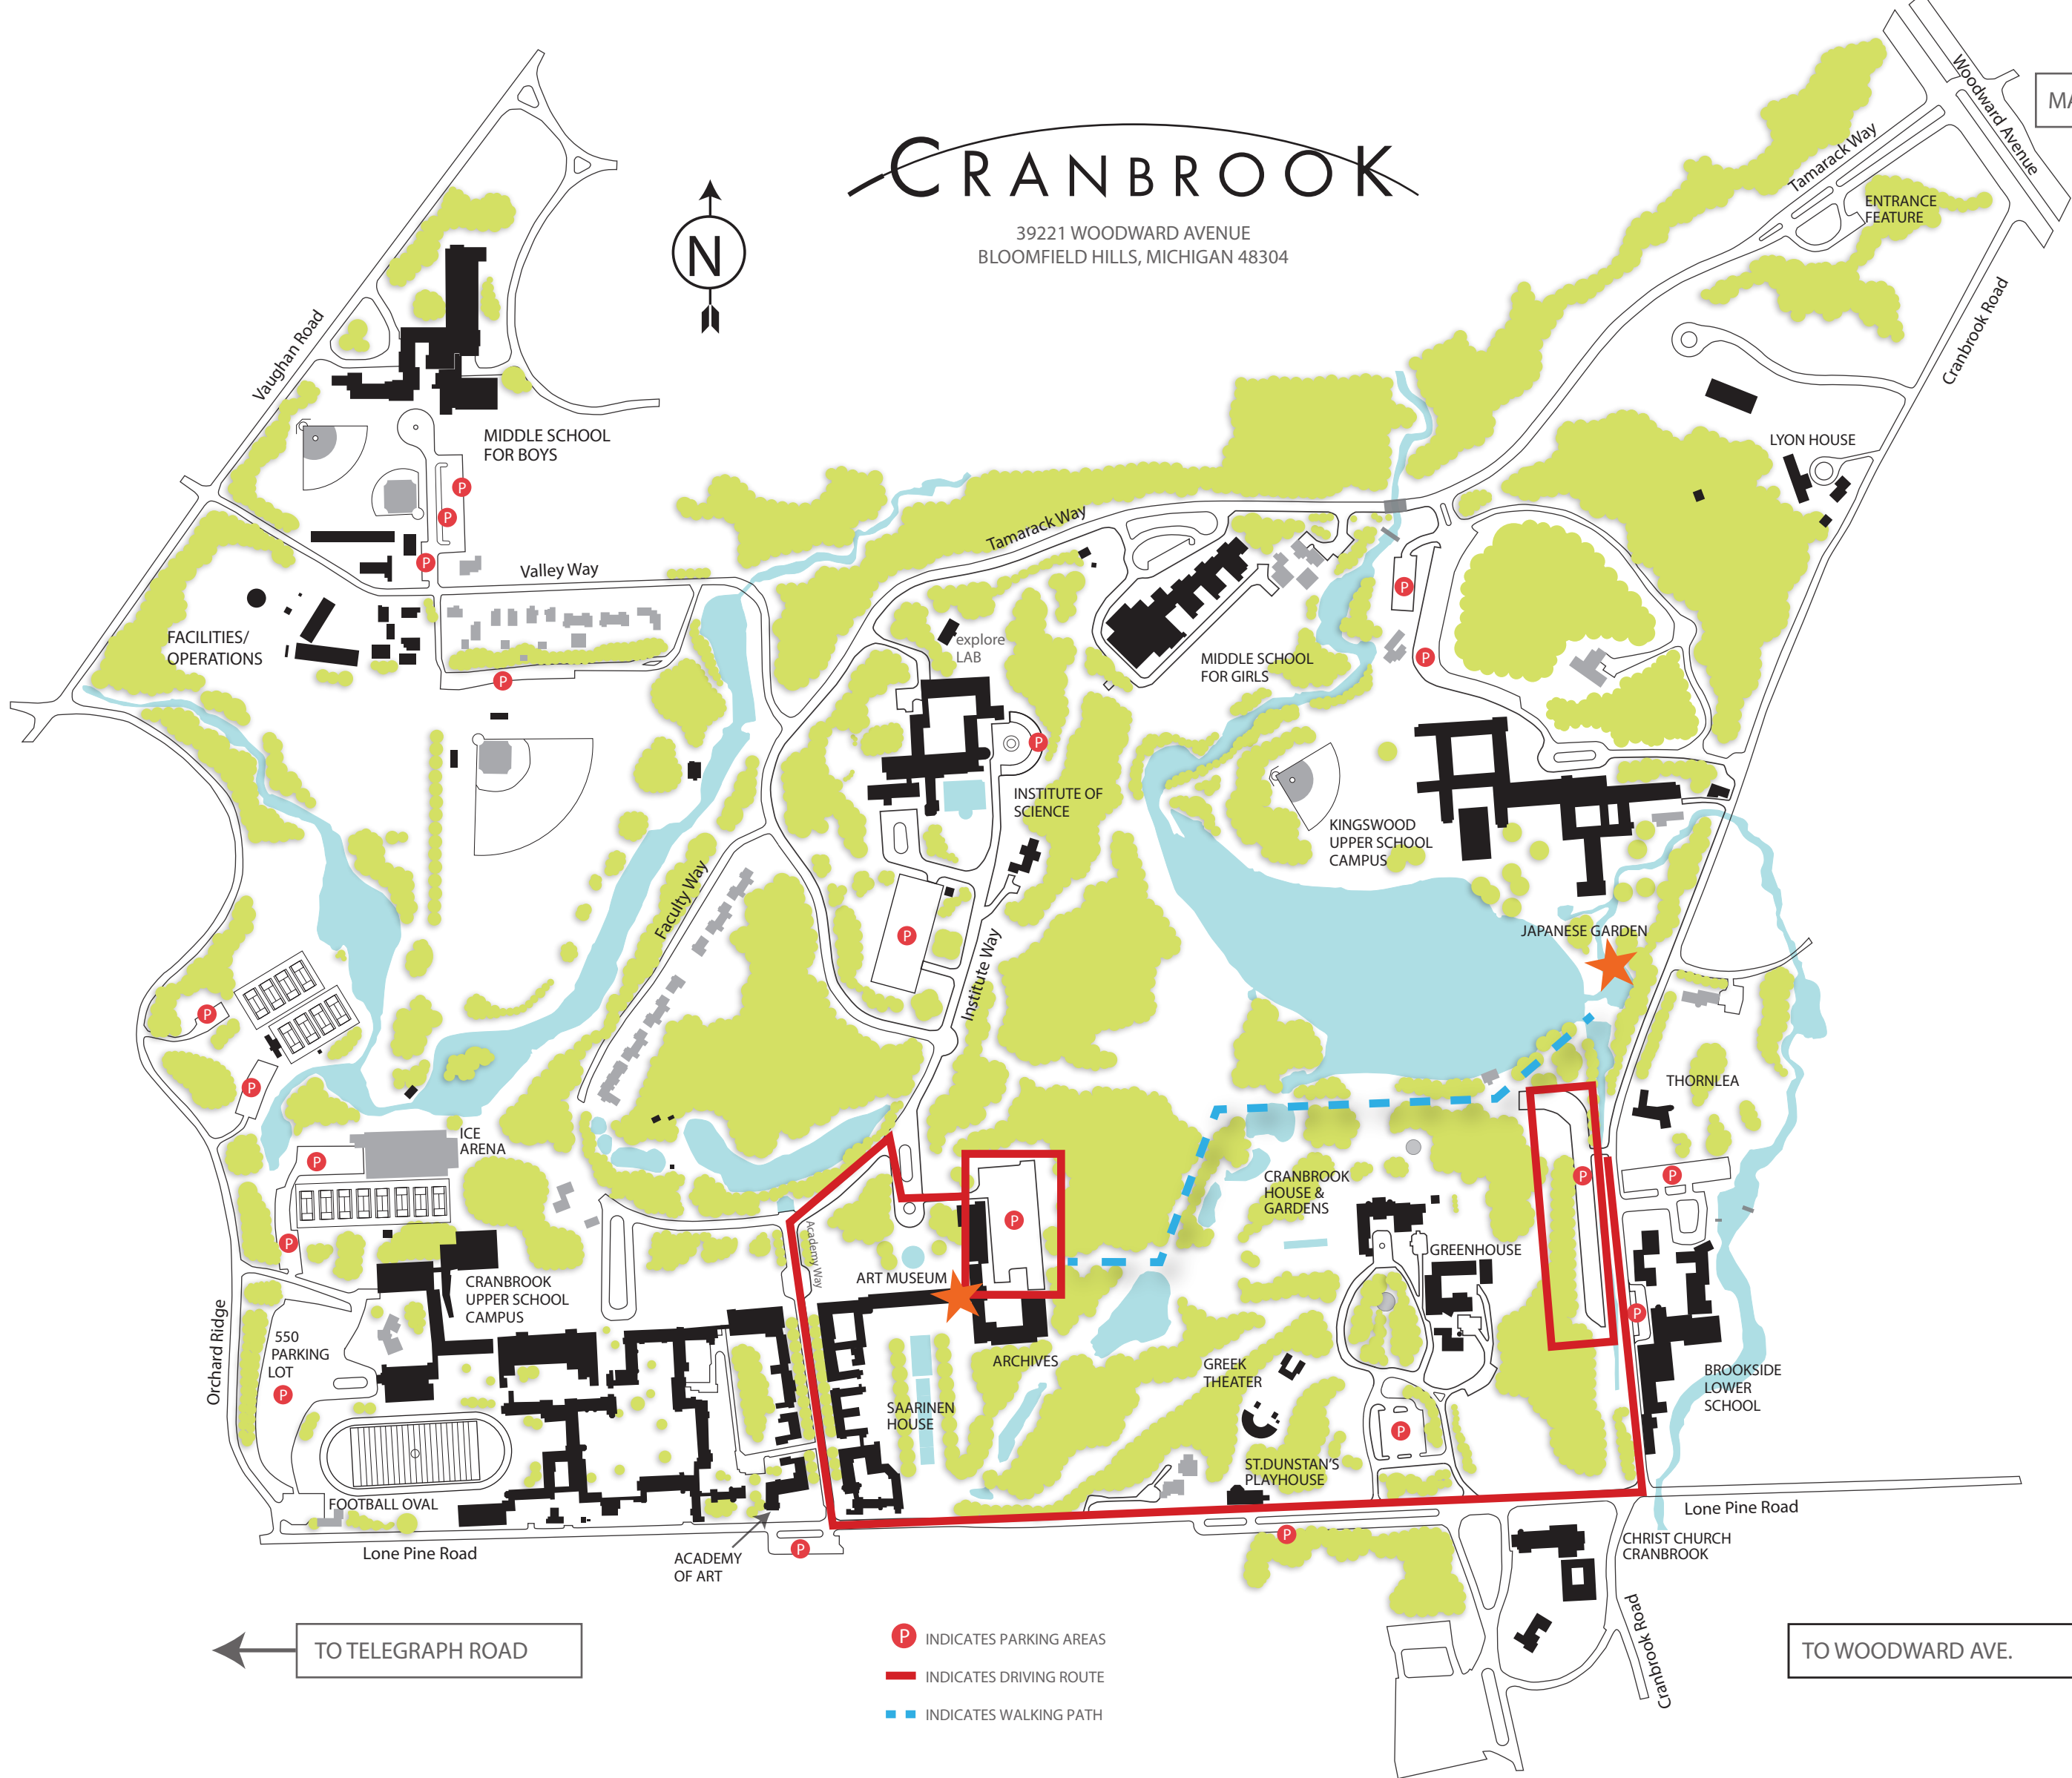

CRANBROOK

39221 WOODWARD AVENUE
BLOOMFIELD HILLS, MICHIGAN 48304

MAIN ENTRANCE

← TO TELEGRAPH ROAD

- INDICATES PARKING AREAS
- INDICATES DRIVING ROUTE
- INDICATES WALKING PATH

TO WOODWARD AVE. →